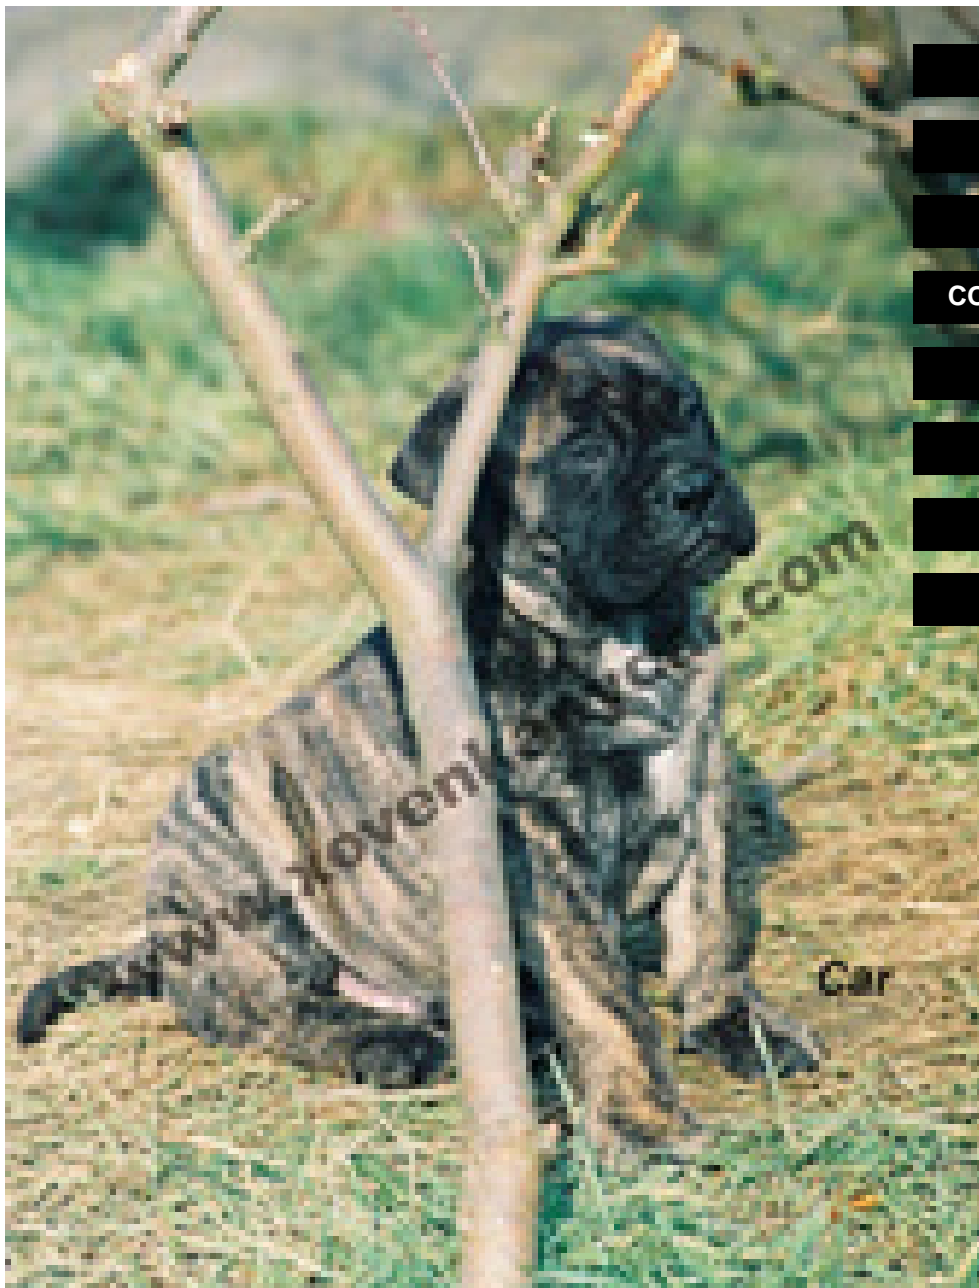

CACIQUE DE CAR

F.NACIMIENTO 1991-11-21

SEXO Macho

DISPLASIA

CODOS/ELBOWS

CORAZÓN

ADN

TAN

APTO CRIA

CRIADOR

PROPIETARIO

CH SIMBA OF GRANADA
LOE336989

SMART ALEX OF NAVADA AT
PITMANS

LADY JAY OF THE GROVE

CH SHARWELLS MEAN MR MUSTARD AT PITMAN'S

LADY ZOE OF HADFIELD