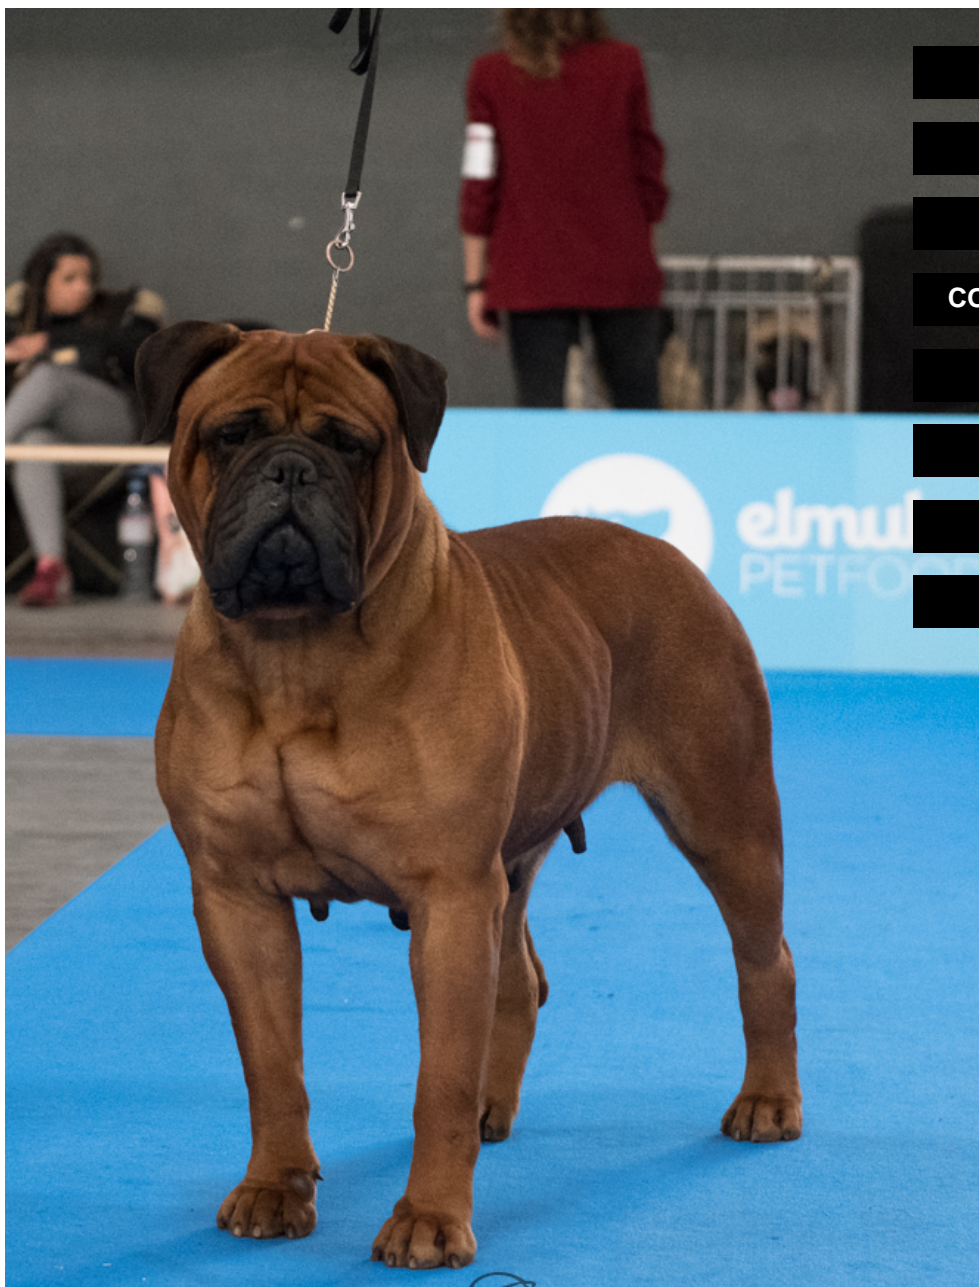

CANELA DE BULLANT

F.NACIMIENTO 2016-11-25

SEXO Hembra

DISPLASIA

CODOS/ELBOWS

CORAZÓN

ADN

TAN

APTO CRIA

CRIADOR

PROPIETARIO

CH VICTORY BULLS SIRO OF
BULLNOIS

CH LEMABULL PASS THE GAME
TO ANTALLIS

TORO DIAVOLO BONNA BELLISA

BALA II DE BULLANT

WICTOR GAMEKEEPERS OF
WUTHERING HIGHTS